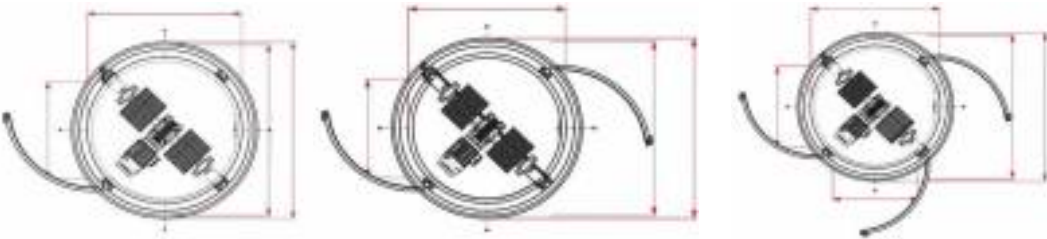

**ENGELLİ
ASANSÖRLERİ**

21

**100
mm**

Kuyu Çukuru

**2100
mm**

Kabin (h)

**2900
mm**

Son Kat (h)

For Seat Use

For Wheelchair Use

SINGLE ENTRY	TUBE 900	TUBE 1100	TUBE 1300	TUBE 1500	TUBE 1700
Structural Opening	950 MM	1150 MM	1350 MM	1550 MM	1750 MM
Tower Diameter	900 MM	1100 MM	1300 MM	1500 MM	1700 MM
Cabin Diameter (Ø)	650x2100 MM	850x2100 MM	1050x2100 MM	1250x2100 MM	1450x2100 MM
Door Opening	500x2100 MM	500x2100 MM	650x2100 MM	800x2100 MM	950x2100 MM
OPPOSING ENTRY					
Structural Opening	950 MM	1150 MM	1350 MM	1550 MM	1750 MM
Tower Diameter	900 MM	1100 MM	1300 MM	1500 MM	1700 MM
Cabin Diameter (Ø)	650x2100 MM	850x2100 MM	1050x2100 MM	1250x2100 MM	1450x2100 MM
Door Opening	500x2100 MM	500x2100 MM	650x2100 MM	800x2100 MM	950x2100 MM
DIAGONAL ENTRY					
Structural Opening	NOT APPLICABLE	1100 MM	1350 MM	1550 MM	1750 MM
Tower Diameter	NOT APPLICABLE	1100 MM	1300 MM	1500 MM	1700 MM
Cabin Diameter (Ø)	NOT APPLICABLE	850x2100 MM	1050x2100 MM	1250x2100 MM	1450x2100 MM
Door Opening	NOT APPLICABLE	500x2100 MM	650x2100 MM	800x2100 MM	950x2100 MM
GENERAL DIMENSION					
Load Capacity	80 KG	160 KG	250 KG	325 KG	400 KG
Headroom	2900 MM	2900 MM	2900 MM	2900 MM	2900 MM
Pit Height	100 MM	100 MM	100 MM	100 MM	100 MM

IN-CABIN SAFETY

Permanent Stop Button/Oval Photocell

DOOR SAFETY

IP 67 Pizzato Security Lock

UNDER CABIN SAFETY

Stop Switch

OVER LOAD

Mechanic Switch

ROPE

2 x Ø 6.5 MM 8 Steel Core Wire Rope

For your safety, while providing a safer travel with the oval beam curtain inside the cabin, a set of mechanical braking mechanisms have been developed against rope breakages. Regulator braking system does not allow it to go faster than specified speed.

New generation elevator systems.....

Yeni nesil asansör sistemleri...