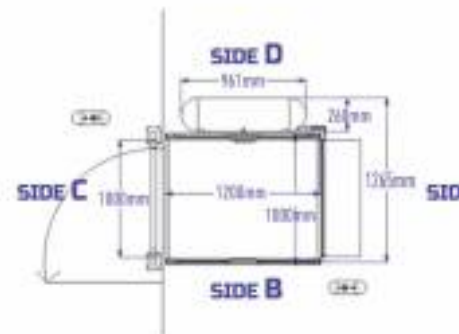

Platform For Disabled